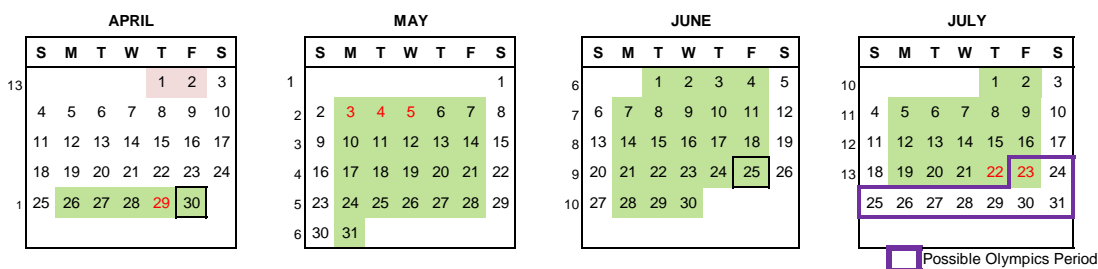

# LUJ ACADEMIC CALENDAR Spring 2021 (January-April)

**Caution: Classes are held on February 11th and 23rd.**

Events	Date & Time	Who needs to attend
1W <b>First Day of Classes</b>	<b>Jan. 5 (T)</b>	
<b>Add/Drop Deadline</b>	<b>Jan. 8 (F) by 11:59pm</b>	Students must contact their advisors after changing their registration on My.Lakeland
2W <b>National Holiday (No-Class)</b>	<b>Jan. 11 (M)</b>	
5-6W <b>Midterm Period</b>	<b>Feb. 3 (W)- Feb. 12 (F)</b>	
8-9W <b>Advising Period</b>	<b>Feb. 22 (M)- Mar. 5 (F)</b>	All Students: Meet your advisor
9W <b>Withdrawal Deadline</b>	<b>Mar. 5 (F) by 5:00 pm</b>	The final grade(s) for this term will be marked as "W" (will not be calculated in GPA)
<b>Leave of Absence (LOA) Deadline</b>	<b>Mar. 5 (F) by 5:00 pm</b>	
10W <b>Registration Period</b>	<b>Mar. 8 (M)- Mar. 11 (Th)</b>	All Students: Register for Summer 2021
<b>TOEFL Day</b>	<b>TBA</b>	"Exit TOEFL" Test for Graduating students
12W <b>Last Day of Regular Classes</b>	<b>Mar. 26 (F)</b>	
13W <b>Final Exam Week</b>	<b>Mar. 29 (M)- Apr. 2 (F)</b>	Check "Final Exam Week Schedule"

## Summer 2021 (April-July)

**Caution: Classes are held on April 29th, May 3rd, 4th, and 5th. Final exams may be scheduled on July 22nd and 23rd.**

**First Day of Classes** April 26 (M)  
**Add/Drop Deadline** April 30 (F)

**Withdrawal Deadline**  
**Last Regular Class Day**

June 25 (F)  
 July 16 (F)

**Final Exams** July 19 - 23 (M-F)  
 Possible Olympics Period

\*Schedules may be subject to change.