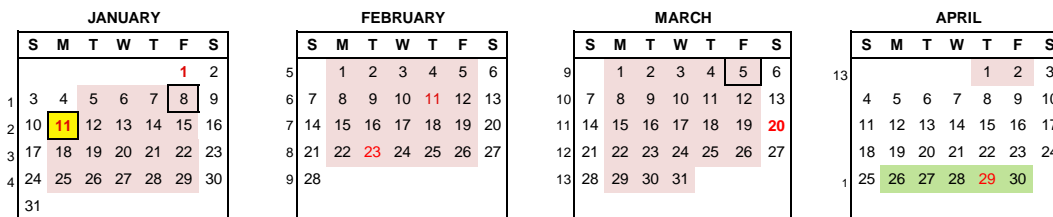

# LUJ ACADEMIC CALENDAR Spring 2021 (January-April)

**Caution: Classes are held on February 11th and 23rd.**

Events	Date & Time	Who needs to attend
1W <b>First Day of Classes</b>	<b>Jan. 5 (T)</b>	
<b>Add/Drop Deadline</b>	<b>Jan. 8 (F) by 11:59pm</b>	Students must contact their advisors after changing their registration on My.Lakeland
2W <b>National Holiday (No-Class)</b>	<b>Jan. 11 (M)</b>	
5-6W <b>Midterm Period</b>	<b>Feb. 3 (W)- Feb. 12 (F)</b>	
8-9W <b>Advising Period</b>	<b>Feb. 22 (M)- Mar. 5 (F)</b>	All Students: Meet your advisor
9W <b>Withdrawal Deadline</b>	<b>Mar. 5 (F) by 5:00 pm</b>	The final grade(s) for this term will be marked as "W" (will not be calculated in GPA)
<b>Leave of Absence (LOA) Deadline</b>	<b>Mar. 5 (F) by 5:00 pm</b>	
10W <b>Registration Period</b>	<b>Mar. 8 (M)- Mar. 11 (Th)</b>	All Students: Register for Summer 2021
<b>TOEFL Day</b>	<b>TBA</b>	"Exit TOEFL" Test for Graduating students
12W <b>Last Day of Regular Classes</b>	<b>Mar. 26 (F)</b>	
13W <b>Final Exam Week</b>	<b>Mar. 29 (M)- Apr. 2 (F)</b>	Check "Final Exam Week Schedule"

## Summer 2021 (April-July)

**Caution: Classes are held on April 29th, May 3rd, 4th, and 5th. Final exams may be scheduled on July 22nd and 23rd.**

**First Day of Classes** April 26 (M)  
**Add/Drop Deadline** April 30 (F)

**Withdrawal Deadline**  
**Last Regular Class Day**

June 25 (F)  
 July 16 (F)

**Final Exams** July 19 - 23 (M-F)  
 Possible Olympics Period

\*Schedules may be subject to change.